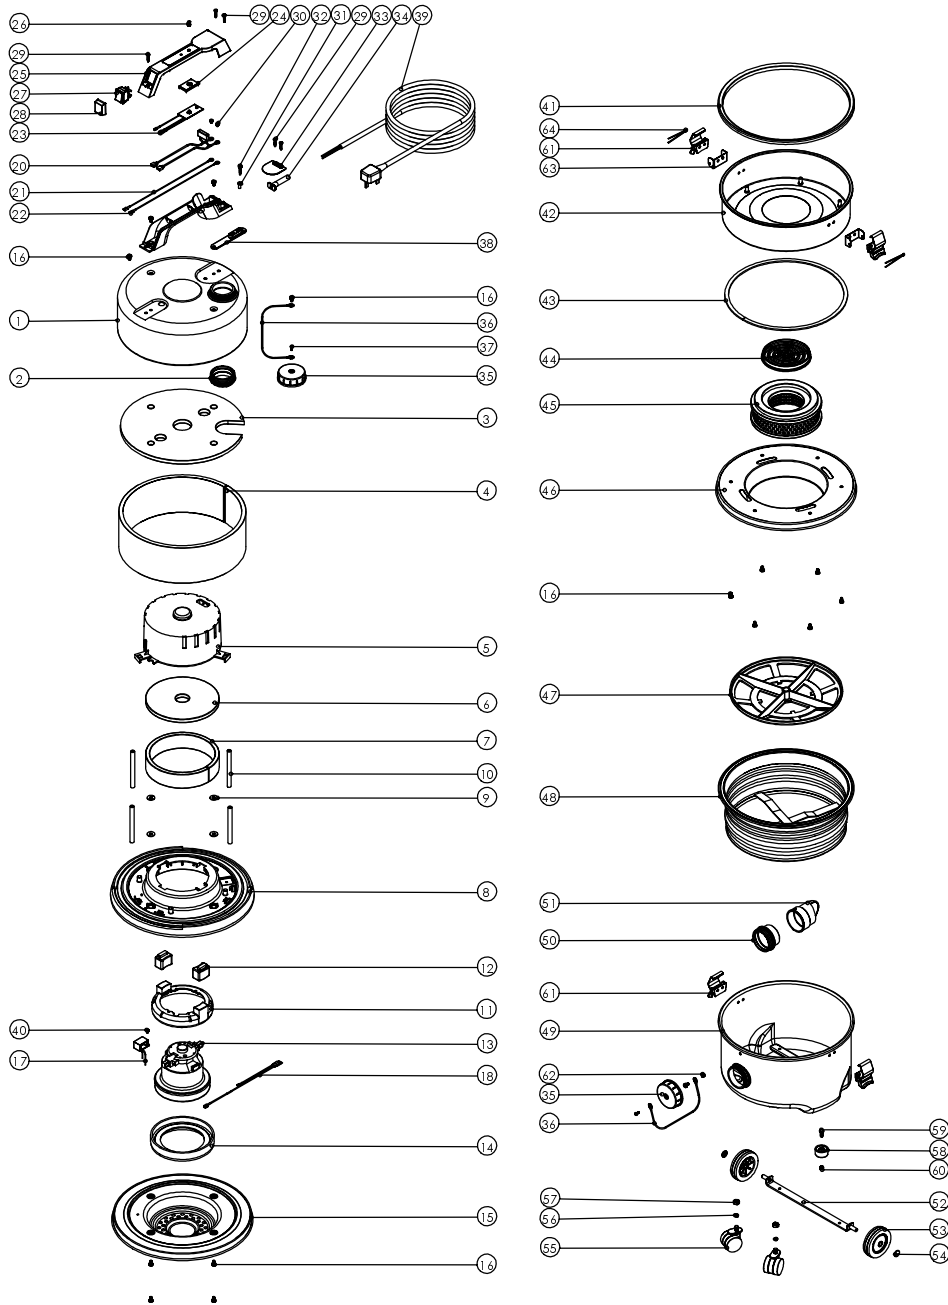

Numatic International Spare Parts

Model No: HZQ 250 (E.S. MOTOR)

231929
DRAWING: EXP412 ISS:A02
27/10/99

Numatic International Spare Parts

Model No: HZQ 250 (E.S. MOTOR)

POS:	PART NO:	DESCRIPTION:	COMMENTS:
1	401052	HZQ 250/350 HEAD TOP PAINT BLACK	
2	227029	END FITTING	
3	303026	HZ 250/300/350 TOP FELT PUNCHED	
4	303024	HZ 250/300/350 SIDE FELT PUNCHED	
5	229149	NOISE REDUCTION POD	
6	203007	TOP FELT DISC	
7	203018	NOISE REDUCTION POD SIDE FELT	
8	225127	TOP MOTOR HOUSING	
9	219008	M6 FORM G WASHER	
10	208009	ALUMINIUM SPACER	
11	206420	ES MOTOR SPACER	
12	202087	TOP RUBBER	
13	205070	230V ES MOTOR	
	205075	120V ES MOTOR	
	205080	100V ES MOTOR	
14	202065	BOTTOM MOTOR GASKET	
15	401348	NVQ 252/382/400/402 BMH ES PNT BLACK	
16	219047	M5 X 10MM LONG POZI PAN SEMS SCREW	
17	220777	SUPPRESSOR ASSEMBLY	3 CORE MACHINES ONLY
18	220799	HZ 230V OVERLOAD ASSY MODIFIED	
	220798	HZ 120V OVERLOAD ASSY MODIFIED	
19	320291	HANDLE MOULDING C/W INSERTS	
20	220142	SUPPRESSOR ASSEMBLY	2 CORE MACHINES ONLY
21	320003	BROWN LINK WIRE	
22	320183	BLUE LINK WIRE	
23	220477	230V LOW FLOW INDICATOR DEVICE	
	220478	120V LOW FLOW INDICATOR DEVICE	
24	202086	LOW FLOW PCB MOUNTING GASKET	
25	303404	HANDLE COVER DRILLED	
26	220381	AMBER LENS	
27	220552	RED ROCKER SWITCH	
28	220238	SWITCH COVER	
29	219107	N6 X 5/8" LONG PLASTIC SCREW	
30	219090	M4.8MM LG.POZI-PAN.SCREW.Z/PL.SEM	
31	220078	EARTHING SPACER	
32	219274	M4 X 25MM LONG STETS SCREW	3 CORE MACHINES ONLY
33	220131	CABLE CLAMP	
34	220132	STRESS RELIEF SLEEVE	
35	206363	BLANKING CAP	
36	303037	BLANKING CAP FIXING WIRE	
37	219301	N66 POZI PAN S/T SCREW X 9.5MM LONG	
38	220164	CABLE STRAIN RELIEF	
39	220231	MAINS CABLE (UK PLUG)	
	220058	MAINS CABLE (NO PLUG)	
	220506	MAINS CABLE (USA/CSA PLUG)	
	299038	MAINS CABLE (AUSTRALIAN PLUG)	
	220512	MAINS CABLE 2 CORE (C.E.E PLUG)	
40	219566	M4.6MM LG.POZI-PAN.SCREW.Z/PL.TAPTITE	
41	202043	HZ250/350 TOP PLATE SEAL	
42	401016	HZ 250/350 TOP PLATE YELLOW	
43	212052	3MM X 9MM INSEAL	
44	206010	FAN GUARD	
45	604124	NVM-24B FILTER CARTRIDGE 2/350	
46	401017	HZ 250/350 BOTTOM PLATE YELLOW	
47	209050	SINGLE FILTER GRID	
48	207102	12" WHITE FILTER	
49	400709	HZ 250 DRUM NECKED YELLOW	
50	206034	TRAPIT CONNECTOR STRAIGHT SHORT	
51	206004	TRAPIT CONNECTOR BEND	
52	206008	CHASSIS AXLE	
53	204008	3" BLACK WHEEL	
54	204020	8MM CHROME HUB CAP	
55	204056	40MM BLACK CASTOR	
56	219019	M8 SINGLE COIL SPRING WASHER	
57	219079	M8 PLAIN HEX NUT	
58	206033	PLASTIC FOOT	
59	219045	M5 X 16MM LONG POZI PAN SEMS SCREW	
60	219072	M5 FULLNUT	
61	206038	TOGGLE	
62	219076	M5 STAYTIGHT NUT	
63	403038	HZ 250/350 TOGGLE SECURE BRK Z/P	
64	219172	1/8 X .56MM SPLIT COTTER PIN Z/PL	